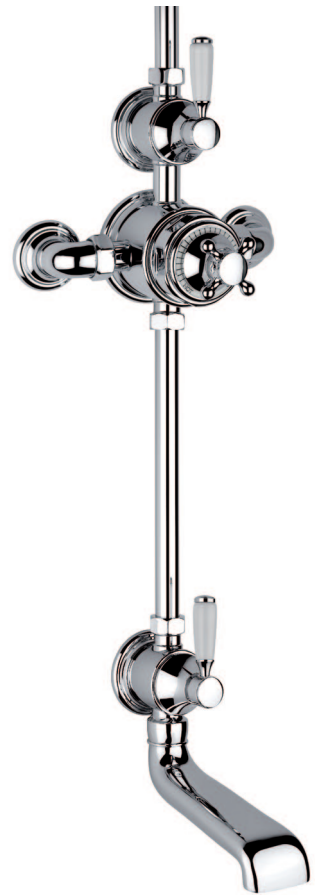

V2K3AXC  
 Exposed thermostatic  
 shower set

UK and Worldwide Customer Service Team:  
 +44 (0)121 766 4200  
[www.samuel-heath.co.uk](http://www.samuel-heath.co.uk)

USA Customer Service Team:  
[www.samuel-heath.com](http://www.samuel-heath.com)