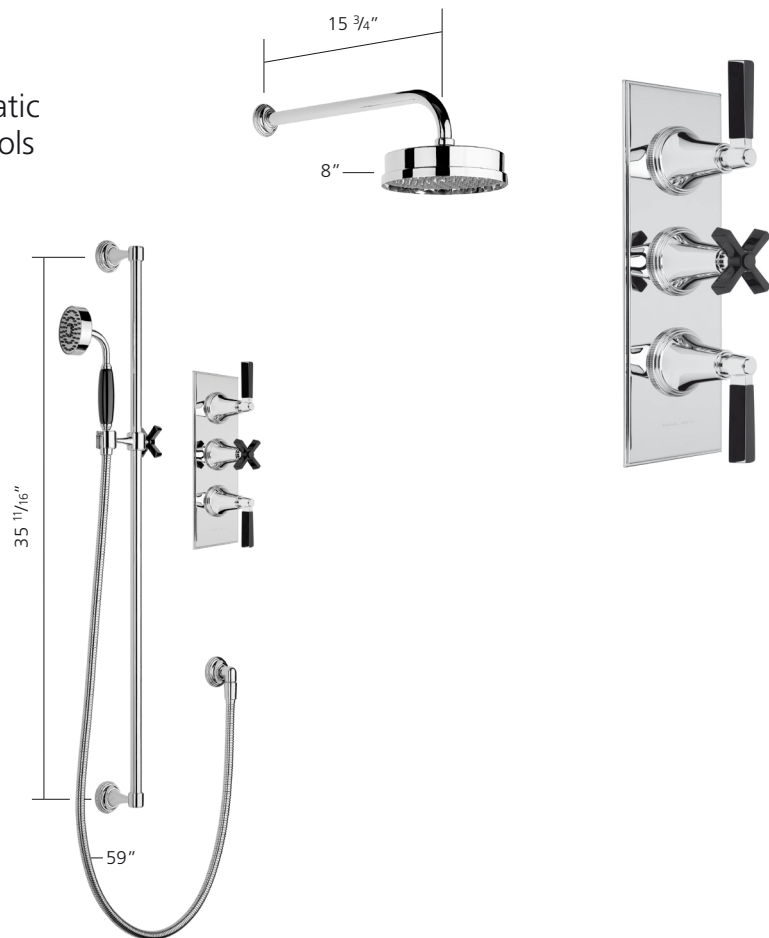

## V6B1AXMB

Concealed thermostatic shower, 2 flow controls

**Feeds:**  $\frac{3}{4}$ "

**Projection:** Max  $3 \frac{15}{16}$ "

**Options:** V607 Flow control

Gloss black chrome cross heads,  
levers and hand shower handle

Finishes: Chrome, Polished nickel,  
Stainless steel finish, Antique gold

Example is shown here with a V663  
shower head

UK and Worldwide Customer Service Team:  
+44 (0)121 766 4200  
[www.samuel-heath.co.uk](http://www.samuel-heath.co.uk)