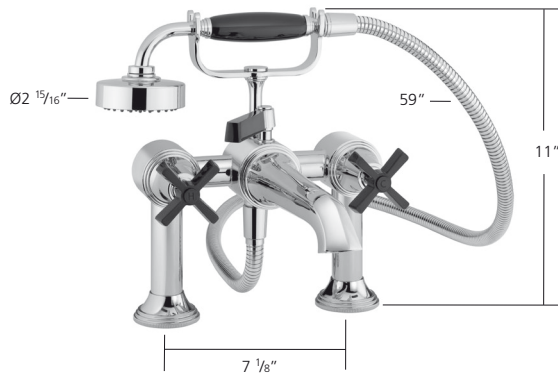

V6KA30XB

Deck mounted tub / shower mixer

Spout length: 9 1/16"

Feeds: 3/4"

Standpipes: If required on standpipes please order adaptor V630-ADAP (supplied free of charge)

Gloss black chrome cross tops

Finishes: Chrome, Polished nickel,
Stainless steel finish, Antique gold