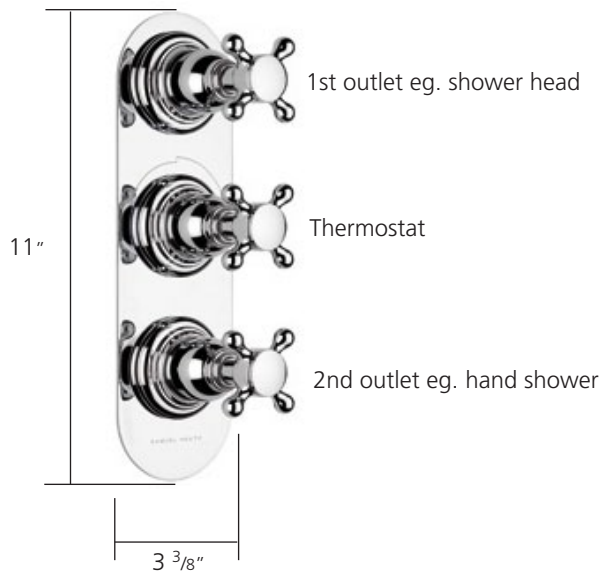

## V205-TX

Trim set for V205-AIS

Requires: V205-AIS  
Projection: Max 3 1/2"  
Options: V207 Volume Control

Cross tops

Finishes: Chrome, Satin Nickel,  
Polished Nickel, Antique Gold

UK and Worldwide Customer Service Team:  
+44 (0)121 766 4200  
[www.samuel-heath.co.uk](http://www.samuel-heath.co.uk)