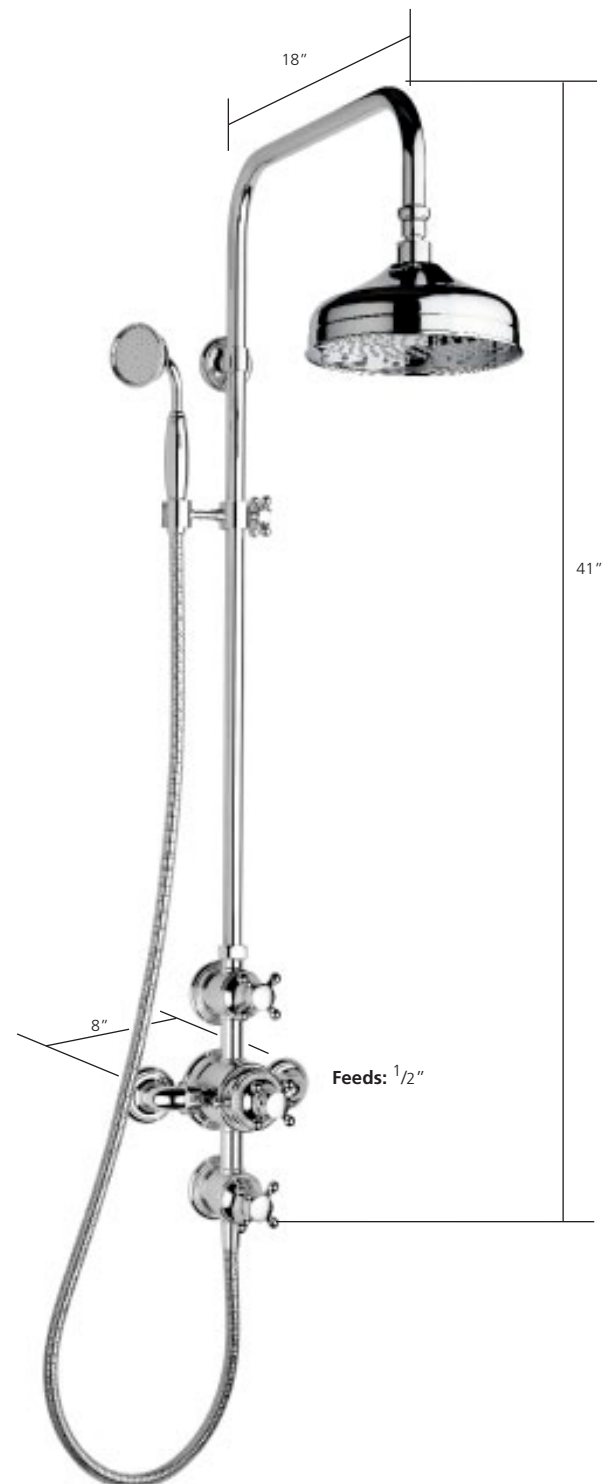

V2K6AXX

Exposed 1/2" thermostatic shower set

Cross tops with metal hand shower

Finishes: Chrome, Satin Nickel,
Polished Nickel, Antique Gold

Example is shown here with a
V909 shower head

UK and Worldwide Customer Service Team:
+44 (0)121 766 4200
www.samuel-heath.co.uk