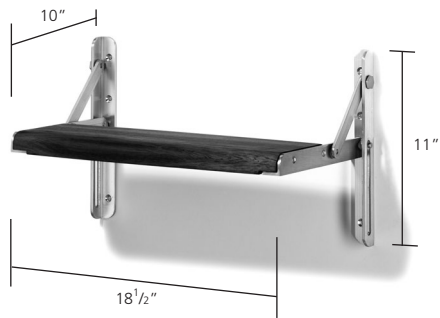

N1006 Folding shower seat

Finishes:

Satin Silver, Satin Gold

Fixing screws not supplied

UK and Worldwide Customer Service Team:
+44 (0)121 766 4200
www.samuel-heath.co.uk

USA Customer Service Team:
www.samuel-heath.com