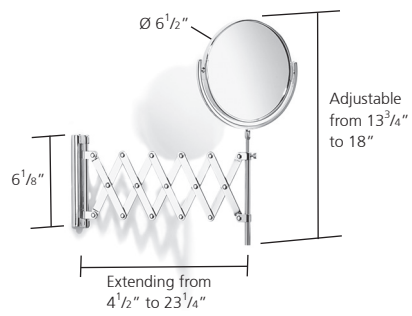

## L108

Extending mirror plain/magnifying (x5)

Finishes: Polished Brass, Chrome Plated

UK and Worldwide Customer Service Team:  
+44 (0)121 766 4200  
[www.samuel-heath.co.uk](http://www.samuel-heath.co.uk)