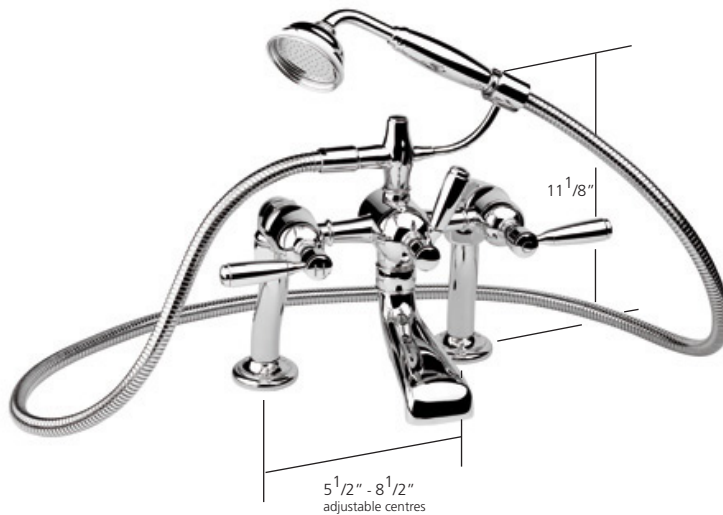

V2KA30M

Deck mounted tub/shower mixer with metal levers

Feeds: 3/4"
Spout length: 9¹/₂" - 11¹/₈"
Standpipes: if required on standpipes please order adaptor
V230-ADAP (supplied free of charge)

Finishes: Chrome, Satin Nickel, Polished Nickel, Antique Gold