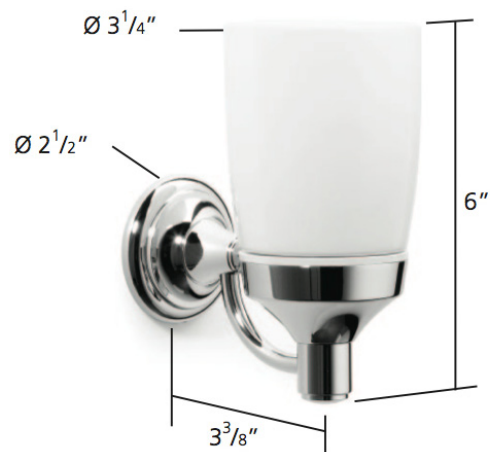

N9535  
Tumbler holder

Finishes: Chrome, Satin Nickel, Polished Nickel, Antique Gold

UK and Worldwide Customer Service Team:  
+44 (0)121 766 4200  
[www.samuel-heath.co.uk](http://www.samuel-heath.co.uk)