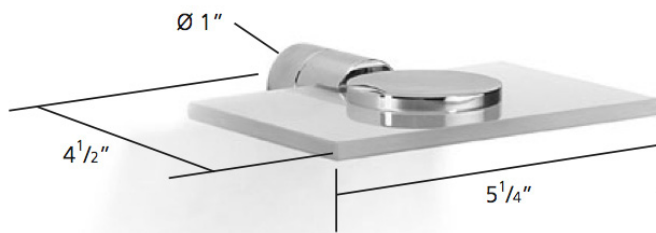

N5034 Soap holder

Finishes: Chrome, Satin Nickel, Matt Black, Polished Nickel

UK and Worldwide Customer Service Team:
+44 (0)121 766 4200
www.samuel-heath.co.uk

USA Customer Service Team:
www.samuel-heath.com