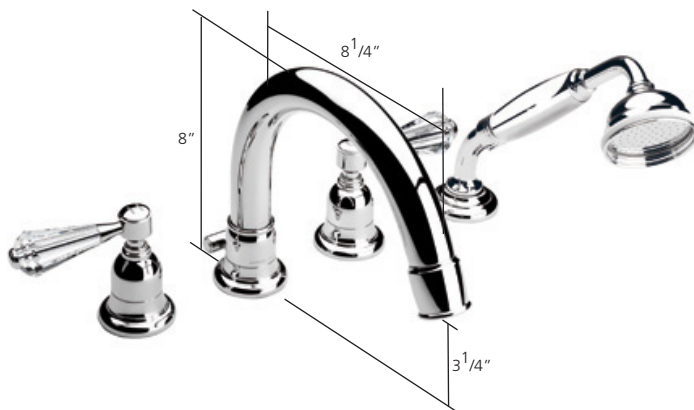

V2KA48SC

Deck mounted 4-hole tub filler with geometric clear crystal levers

Feeds: $3/4"$

Finishes: Chrome, Satin Nickel, Polished Nickel, Antique Gold

UK and Worldwide Customer Service Team:
+44 (0)121 766 4200
www.samuel-heath.co.uk